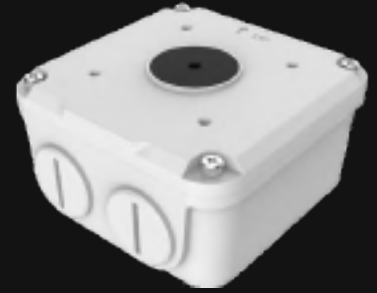

Bracket	
Application	Indoor and outdoor
Dimensions	104 x 104 x 55.5mm
Weight	0.42kg
Material	Aluminum alloy

**Used for: INLGBO5IRWA; INLGBO5IRWF;
INLGBO4KIRWA; INLGBO4IRA; INLGBO4160IRWF**

*Design and specifications are subjects to change without notice.