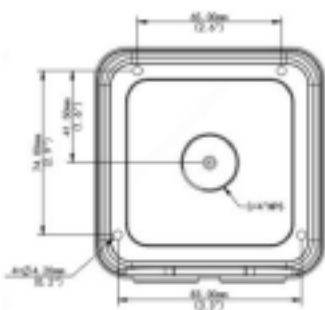

Bracket	
Application	Indoor and outdoor
Dimensions	104 x 104 x 55.5mm
Weight	0.42kg
Material	Aluminum alloy

**Used for: INLGBO5IRWA; INLGBO5IRWF;
INLGBO4KIRWA; INLGBO4IRA; INLGBO4160IRWF**

*Design and specifications are subjects to change without notice.