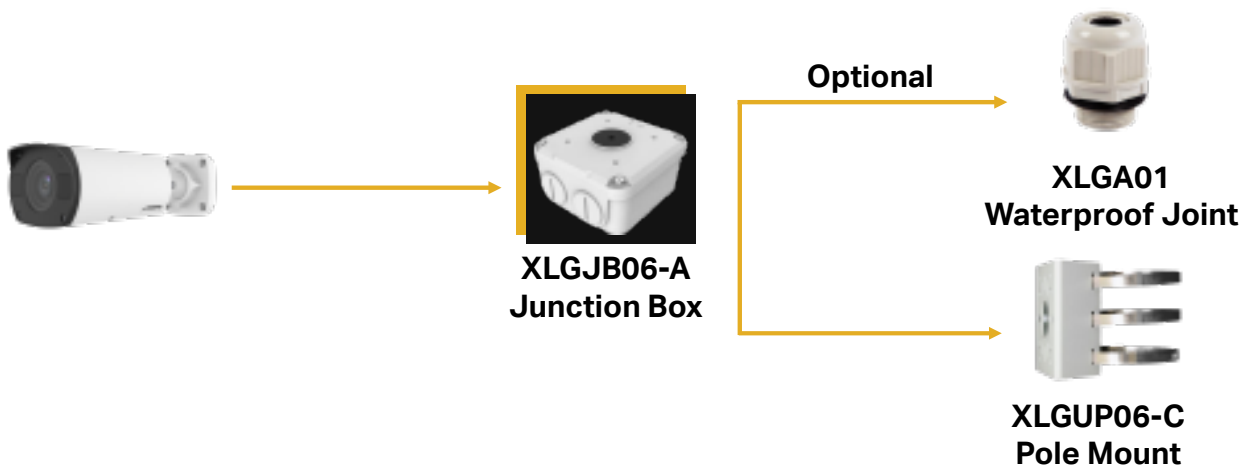

Bracket	
Application	Indoor and outdoor
Dimensions	104 x 104 x 55.5mm
Weight	0.42kg
Material	Aluminum alloy

**Used for: INLGBO5IRWA; INLGBO5IRWF;
INLGBO4KIRWA; INLGBO4IRA; INLGBO4160IRWF**

*Design and specifications are subjects to change without notice.