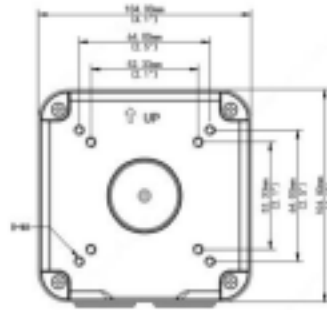

Bracket	
Application	Indoor and outdoor
Dimensions	104 x 104 x 55.5mm
Weight	0.42kg
Material	Aluminum alloy

**Used for: INLGBO5IRWA; INLGBO5IRWF;
INLGBO4KIRWA; INLGBO4IRA; INLGBO4160IRWF**

*Design and specifications are subjects to change without notice.